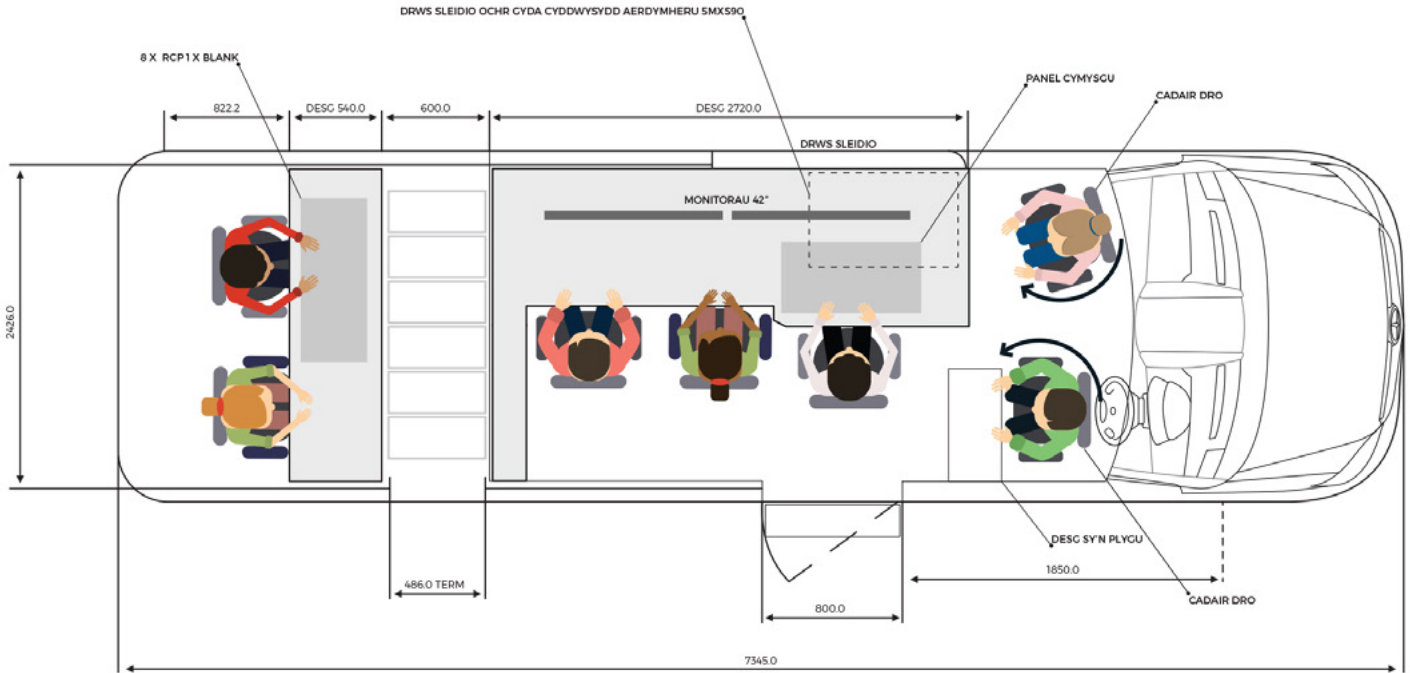

RONDO

Manylebau

Mesuriadau / Pŵer

Cyfanswm hyd UDdA: 7.5 m

Cyfanswm lled UDdA: 2 m

Uchder UDdA: 3 m

Prif bŵer: 1 x 63A (tyniad nodweddiadol 16A) /

Aerdymheru: 1x 32A

Fideo

Capasiti Camera: 8

3 x PMW-400 heads gyda SMPTE fibre backs

2 x HXC-FB75 heads gyda chysylltiadau SMPTE

System Newtek 3Play 4800: x2

VTR: Blackmagic Hyperdecks x6

Llwybrydd Fideo: Evertz SDI 64x64

Cymysgydd Lluniau : ForA HVS-390HS (24 mewnbwn /

2 ME / 12 DVE's)

Dangosydd Cynhyrchiad : 2 x ForA Multiviewer

Llun / Rhagddangosiad LTG : Sony OLED grade 11

Sain

Cymysgydd analog 8 mewnbwn

(gweithredu gan y cynhyrchiad)

Analog/ AES/ mewnosod / cysylltedd allanol Dante

Cyfathrebu

Talkback: RTS Zeus 3 32 mewnbwn

Radio talkback: 2 x base stations (setiau llaw Motorola)

Aerdymheru

1 x 4KW Cynhyrchiad / 1 x 4 KW Peirianyddol

Ategolion

2 x Pedestalau Vinten Osprey Elite

4 x Vinten Vison 250 heads

2 x Treipod Vinten

Traciau Panther + Doli tracio Vinten

Generadur Honda cludadwy