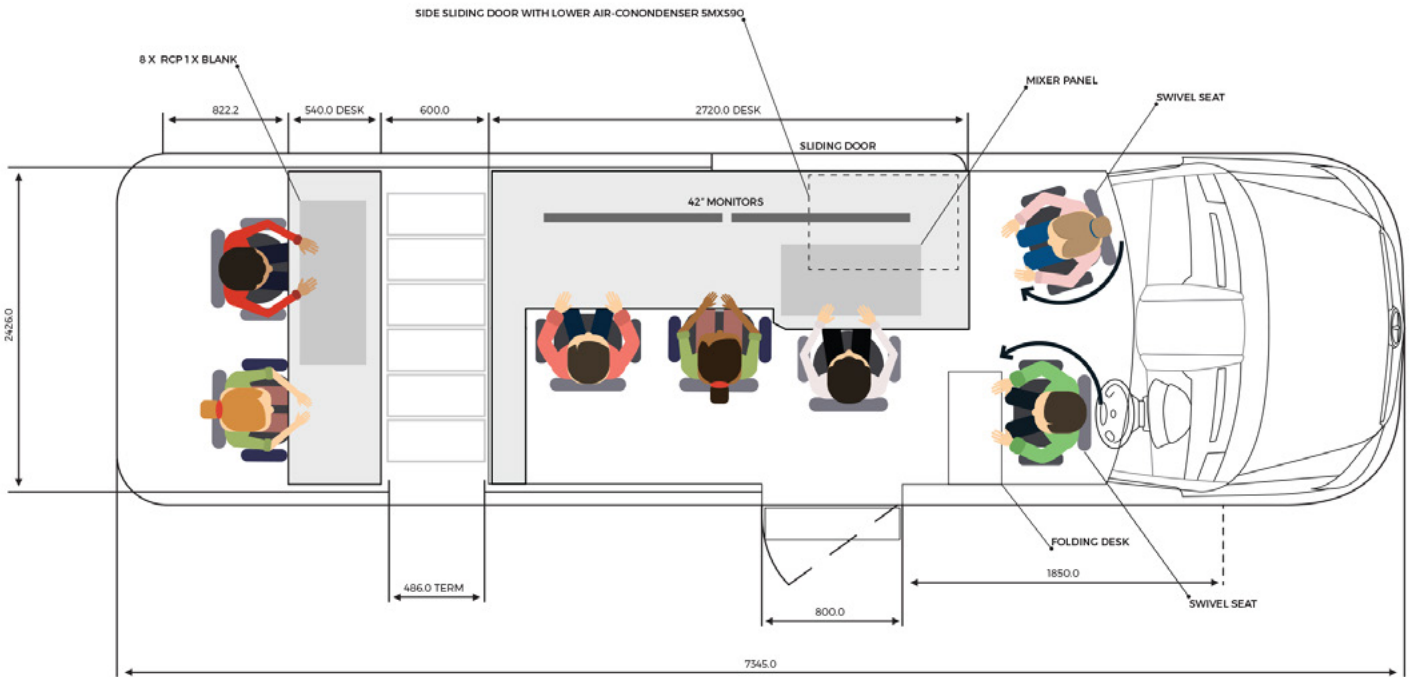

2 x Treipod Vinten

Traciau Panther + Doli tracio Vinten

Generadur Honda cludadwy

RONDO

Specifications

Dimensions / Power

Total OB length: 7.5 m
Total OB Width: 2 m
OB height: 3 m
Main power: 1 x 63A (16A typical draw), Aircon: 1 x 32A